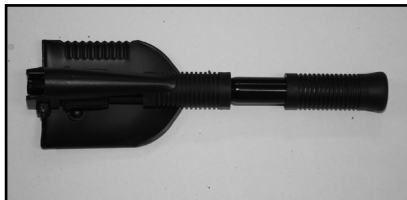

## #31678 - Mini Folding Shovel-Pick

**DO NOT APPLY EXCESSIVE FORCE TO THIS PRODUCT.**

Exercise caution when using this item. The shovel blade is sharp and could cause cuts, lacerations, or other injuries if used carelessly. Always fold/unfold slowly and deliberately to avoid pinched fingers and skin.

**Step 1 - Screw handle on to shovel-pick.**

**Step 2 - Loosen screw lock.**

**Step 3 - Screw lock should be in open positions to unfold handle and shovel**

**Step 4 - Once the shovel-pick is in your desired position, tighten screw lock to secure.**