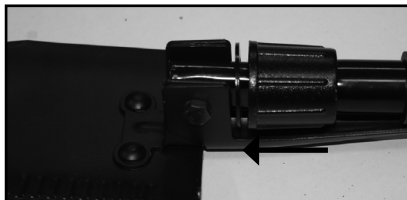

## #31678 - Mini Folding Shovel-Pick

**DO NOT APPLY EXCESSIVE FORCE TO THIS PRODUCT.**

Exercise caution when using this item. The shovel blade is sharp and could cause cuts, lacerations, or other injuries if used carelessly. Always fold/unfold slowly and deliberately to avoid pinched fingers and skin.

**Step 1 - Screw handle on to shovel-pick.**

**Step 2 - Loosen screw lock.**

**Step 3 - Screw lock should be in open positions to unfold handle and shovel**

**Step 4 - Once the shovel-pick is in your desired position, tighten screw lock to secure.**