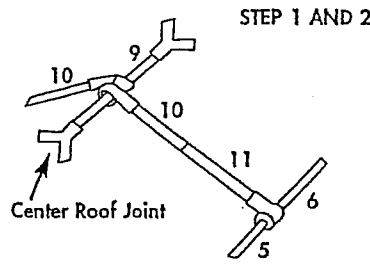

ASSEMBLY INSTRUCTIONS

Texsport

Authentic Adventure Gear®

No. 02845

Wendover Screen Arbor

Thank you for buying a Texsport Authentic Adventure Gear Product. We hope you enjoy your new arbor and that it will give you many years of camping pleasure. We encourage you to read and understand each step of the set-up instructions prior to working with the arbor.

PARTS LIST:

DESCRIPTION	QTY.	PART NO.
Gray center roof joints	2 ea.	-
White corner roof joints	4 ea.	-
Screen arbor skin	1 ea.	-
Plastic stakes	12 ea.	-
Steel roof poles	4 ea.	#1
Steel roof poles	4 ea.	#2
Steel roof poles	4 ea.	#3
Steel eave poles	8 ea.	#4
Steel eave poles	4 ea.	#5
Steel eave poles	2 ea.	#6
Steel leg poles	4 ea.	#7
Steel leg poles	4 ea.	#8
Steel peak pole	1 ea.	#9
Steel poles with plastic ring	2 ea.	#10
Steel poles with plastic ring	2 ea.	#11

ASSEMBLY INSTRUCTIONS:

- STEP 1 Connect #10 and #11 poles together. Insert #9 pole through both #10 poles. Put on gray center roof joints.
- STEP 2 Put #6 poles through #11 poles.
- STEP 3 Connect #1, #2, and #3 poles to center roof joints. Put white corner joints on the end of #3 poles.
- STEP 4 Connect #4, #5, and #4 poles, and #4, #5, #6, and #4 poles. Connect pole sections to the corner joints as illustrated.
- STEP 5 Connect #7 poles to corner joints.
- STEP 6 Pull arbor skin over frame, then connect #8 poles to #7 poles.
- STEP 7 Pull arbor skin tight over frame and secure inside with velcro strips. Then connect T-clips to holes in #8 poles and attach foot pads to #8 poles.
- STEP 8 Secure arbor to the ground using the included guy ropes and clews.