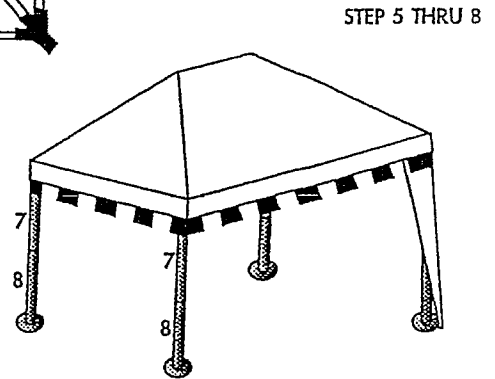

ASSEMBLY INSTRUCTIONS

Texsport

Authentic Adventure Gear®

No. 02845

Wendover Screen Arbor

Thank you for buying a Texsport Authentic Adventure Gear Product. We hope you enjoy your new arbor and that it will give you many years of camping pleasure. We encourage you to read and understand each step of the set-up instructions prior to working with the arbor.

PARTS LIST:

DESCRIPTION	QTY.	PART NO.
Gray center roof joints	2 ea.	-
White corner roof joints	4 ea.	-
Screen arbor skin	1 ea.	-
Plastic stakes	12 ea.	-
Steel roof poles	4 ea.	#1
Steel roof poles	4 ea.	#2
Steel roof poles	4 ea.	#3
Steel eave poles	8 ea.	#4
Steel eave poles	4 ea.	#5
Steel eave poles	2 ea.	#6
Steel leg poles	4 ea.	#7
Steel leg poles	4 ea.	#8
Steel peak pole	1 ea.	#9
Steel poles with plastic ring	2 ea.	#10
Steel poles with plastic ring	2 ea.	#11

ASSEMBLY INSTRUCTIONS:

- STEP 1 Connect #10 and #11 poles together. Insert #9 pole through both #10 poles. Put on gray center roof joints.
- STEP 2 Put #6 poles through #11 poles.
- STEP 3 Connect #1, #2, and #3 poles to center roof joints. Put white corner joints on the end of #3 poles.
- STEP 4 Connect #4, #5, and #4 poles, and #4, #5, #6, and #4 poles. Connect pole sections to the corner joints as illustrated.
- STEP 5 Connect #7 poles to corner joints.
- STEP 6 Pull arbor skin over frame, then connect #8 poles to #7 poles.
- STEP 7 Pull arbor skin tight over frame and secure inside with velcro strips. Then connect T-clips to holes in #8 poles and attach foot pads to #8 poles.
- STEP 8 Secure arbor to the ground using the included guy ropes and clews.