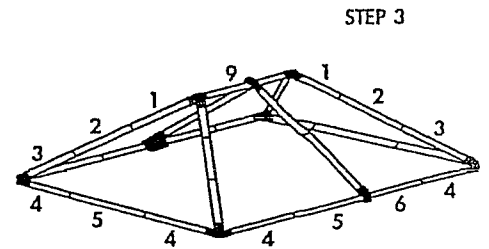

ASSEMBLY INSTRUCTIONS

Texsport

Authentic Adventure Gear®

No. 02845

Wendover Screen Arbor

Thank you for buying a Texsport Authentic Adventure Gear Product. We hope you enjoy your new arbor and that it will give you many years of camping pleasure. We encourage you to read and understand each step of the set-up instructions prior to working with the arbor.

PARTS LIST:

DESCRIPTION	QTY.	PART NO.
Gray center roof joints	2 ea.	-
White corner roof joints	4 ea.	-
Screen arbor skin	1 ea.	-
Plastic stakes	12 ea.	-
Steel roof poles	4 ea.	#1
Steel roof poles	4 ea.	#2
Steel roof poles	4 ea.	#3
Steel eave poles	8 ea.	#4
Steel eave poles	4 ea.	#5
Steel eave poles	2 ea.	#6
Steel leg poles	4 ea.	#7
Steel leg poles	4 ea.	#8
Steel peak pole	1 ea.	#9
Steel poles with plastic ring	2 ea.	#10
Steel poles with plastic ring	2 ea.	#11

ASSEMBLY INSTRUCTIONS:

- STEP 1 Connect #10 and #11 poles together. Insert #9 pole through both #10 poles. Put on gray center roof joints.
- STEP 2 Put #6 poles through #11 poles.
- STEP 3 Connect #1, #2, and #3 poles to center roof joints. Put white corner joints on the end of #3 poles.
- STEP 4 Connect #4, #5, and #4 poles, and #4, #5, #6, and #4 poles. Connect pole sections to the corner joints as illustrated.
- STEP 5 Connect #7 poles to corner joints.
- STEP 6 Pull arbor skin over frame, then connect #8 poles to #7 poles.
- STEP 7 Pull arbor skin tight over frame and secure inside with velcro strips. Then connect T-clips to holes in #8 poles and attach foot pads to #8 poles.
- STEP 8 Secure arbor to the ground using the included guy ropes and clews.