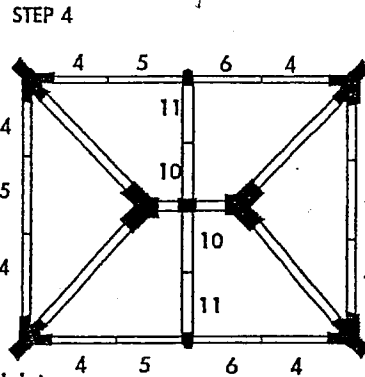

PARTS LIST:

DESCRIPTION	QTY.	PART NO.
Gray center roof joints	2 ea.	-
White corner roof joints	4 ea.	-
Screen arbor skin	1 ea.	-
Plastic stakes	12 ea.	-
Steel roof poles	4 ea.	#1
Steel roof poles	4 ea.	#2
Steel roof poles	4 ea.	#3
Steel eave poles	8 ea.	#4
Steel eave poles	4 ea.	#5
Steel eave poles	2 ea.	#6
Steel leg poles	4 ea.	#7
Steel leg poles	4 ea.	#8
Steel peak pole	1 ea.	#9
Steel poles with plastic ring	2 ea.	#10
Steel poles with plastic ring	2 ea.	#11

ASSEMBLY INSTRUCTIONS:

- STEP 1 Connect #10 and #11 poles together. Insert #9 pole through both #10 poles. Put on gray center roof joints.
- STEP 2 Put #6 poles through #11 poles.
- STEP 3 Connect #1, #2, and #3 poles to center roof joints. Put white corner joints on the end of #3 poles.
- STEP 4 Connect #4, #5, and #4 poles, and #4, #5, #6, and #4 poles. Connect pole sections to the corner joints as illustrated.
- STEP 5 Connect #7 poles to corner joints.
- STEP 6 Pull arbor skin over frame, then connect #8 poles to #7 poles.
- STEP 7 Pull arbor skin tight over frame and secure inside with velcro strips. Then connect T-clips to holes in #8 poles and attach foot pads to #8 poles.
- STEP 8 Secure arbor to the ground using the included guy ropes and clews.