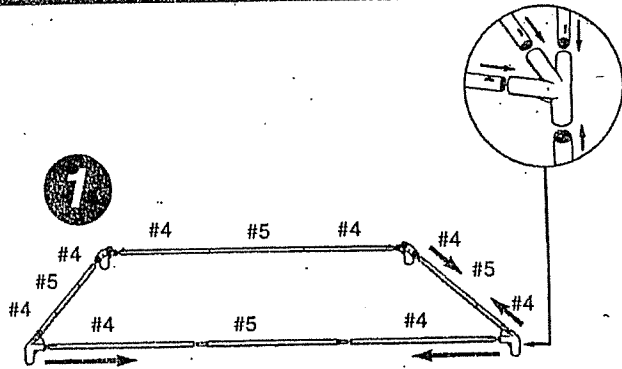

ASSEMBLY INSTRUCTIONS

No. 02776

GREENBRIAR SCREEN/SHELTER COMBO

PARTS LIST

1 Ea.	Skin
1Ea.	Crown Joint
4Ea.	Corner Joints
4Ea.	#1 Poles
4Ea.	#2 Poles
4Ea.	#3 Poles
8Ea.	#4 Poles
4Ea.	#5 Poles
4Ea.	#6 Poles
4Ea.	#7 Poles