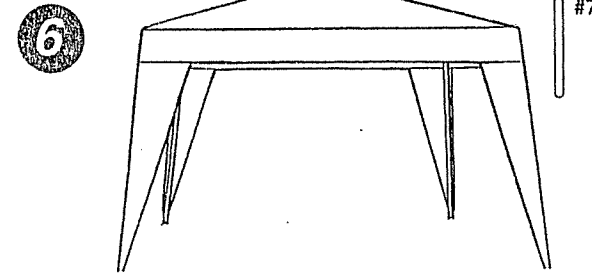

ASSEMBLY INSTRUCTIONS

No. 02776

GREENBRIAR SCREEN/SHELTER COMBO

PARTS LIST

1 Ea.	Skin
1Ea.	Crown Joint
4Ea.	Corner Joints
4Ea.	#1 Poles
4Ea.	#2 Poles
4Ea.	#3 Poles
8Ea.	#4 Poles
4Ea.	#5 Poles
4Ea.	#6 Poles
4Ea.	#7 Poles