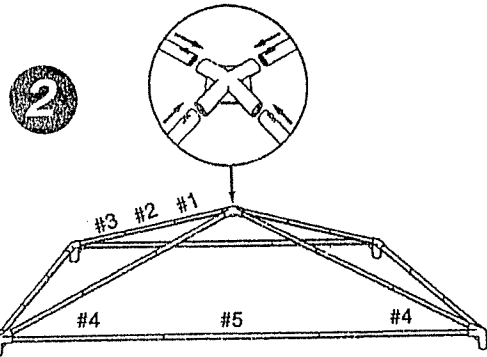

ASSEMBLY INSTRUCTIONS

No. 02776

GREENBRIAR SCREEN/SHELTER COMBO

PARTS LIST

1 Ea.	Skin
1Ea.	Crown Joint
4Ea.	Corner Joints
4Ea.	#1 Poles
4Ea.	#2 Poles
4Ea.	#3 Poles
8Ea.	#4 Poles
4Ea.	#5 Poles
4Ea.	#6 Poles
4Ea.	#7 Poles