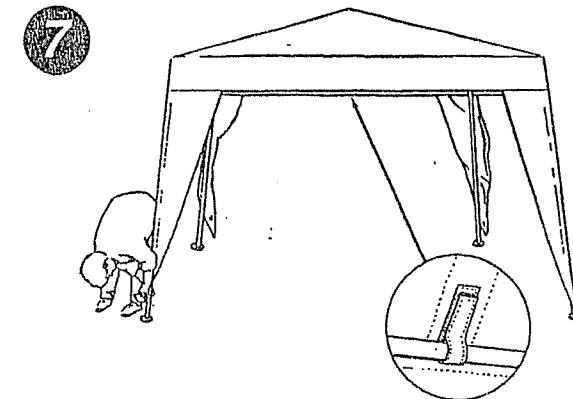

ASSEMBLY INSTRUCTIONS

No. 02776

GREENBRIAR SCREEN/SHELTER COMBO

PARTS LIST

1 Ea.	Skin
1Ea.	Crown Joint
4Ea.	Corner Joints
4Ea.	#1 Poles
4Ea.	#2 Poles
4Ea.	#3 Poles
8Ea.	#4 Poles
4Ea.	#5 Poles
4Ea.	#6 Poles
4Ea.	#7 Poles