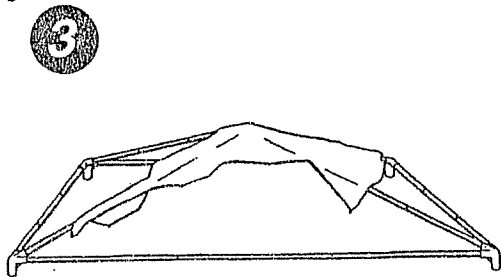

ASSEMBLY INSTRUCTIONS

No. 02776

GREENBRIAR SCREEN/SHELTER COMBO

PARTS LIST

1 Ea.	Skin
1Ea.	Crown Joint
4Ea.	Corner Joints
4Ea.	#1 Poles
4Ea.	#2 Poles
4Ea.	#3 Poles
8Ea.	#4 Poles
4Ea.	#5 Poles
4Ea.	#6 Poles
4Ea.	#7 Poles