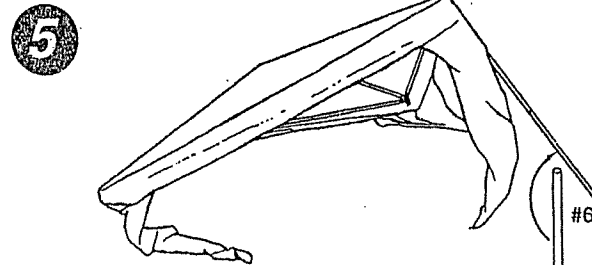

ASSEMBLY INSTRUCTIONS

No. 02776

GREENBRIAR SCREEN/SHELTER COMBO

PARTS LIST

1 Ea.	Skin
1Ea.	Crown Joint
4Ea.	Corner Joints
4Ea.	#1 Poles
4Ea.	#2 Poles
4Ea.	#3 Poles
8Ea.	#4 Poles
4Ea.	#5 Poles
4Ea.	#6 Poles
4Ea.	#7 Poles